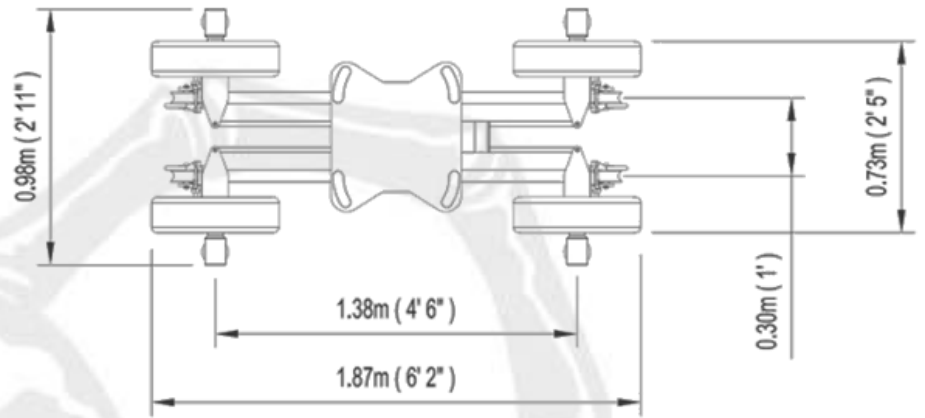

SMALLEST POSITION

(ONLY TO GO THROUGH A DOOR)

0.62M / 2' TRACK

1M / 3' 3'' TRACK

SCORPIO 23'