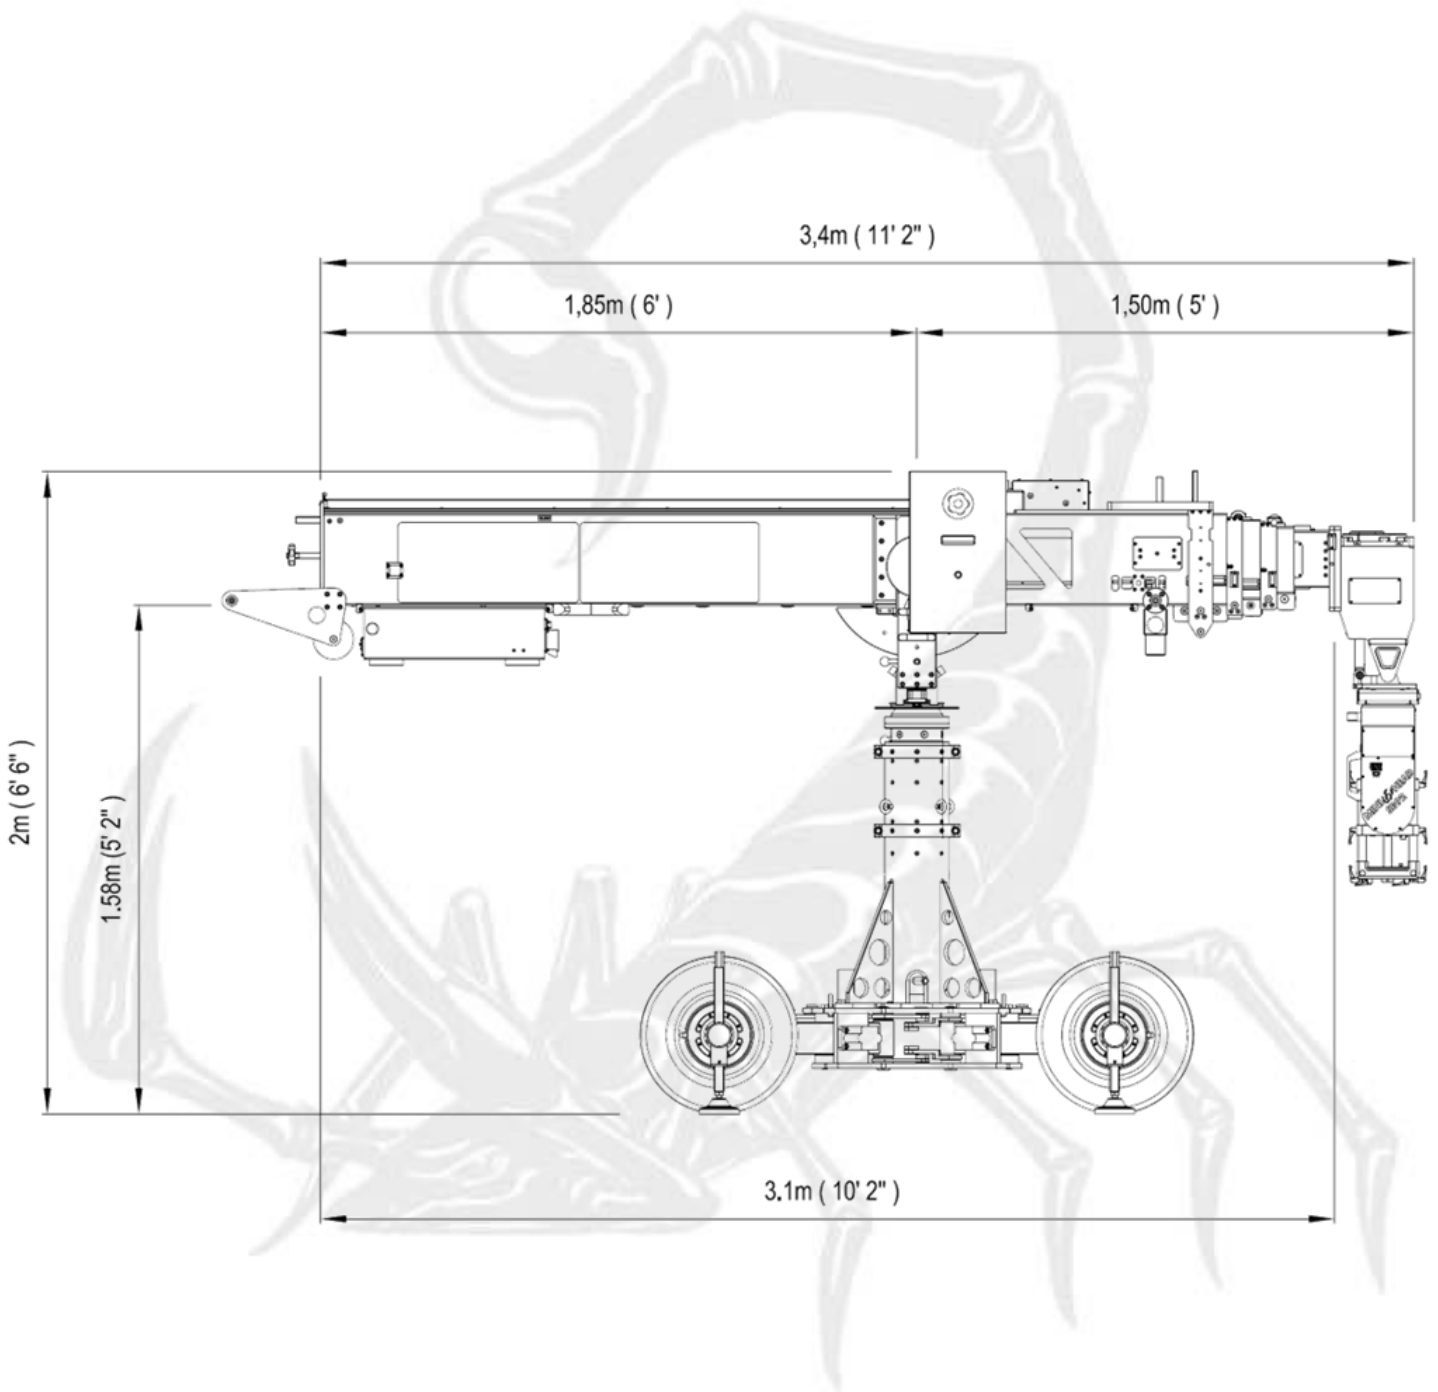

SMALLEST POSITION

(ONLY TO GO THROUGH A DOOR)

0.62M / 2' TRACK

1M / 3' 3'' TRACK

SCORPIO 23'