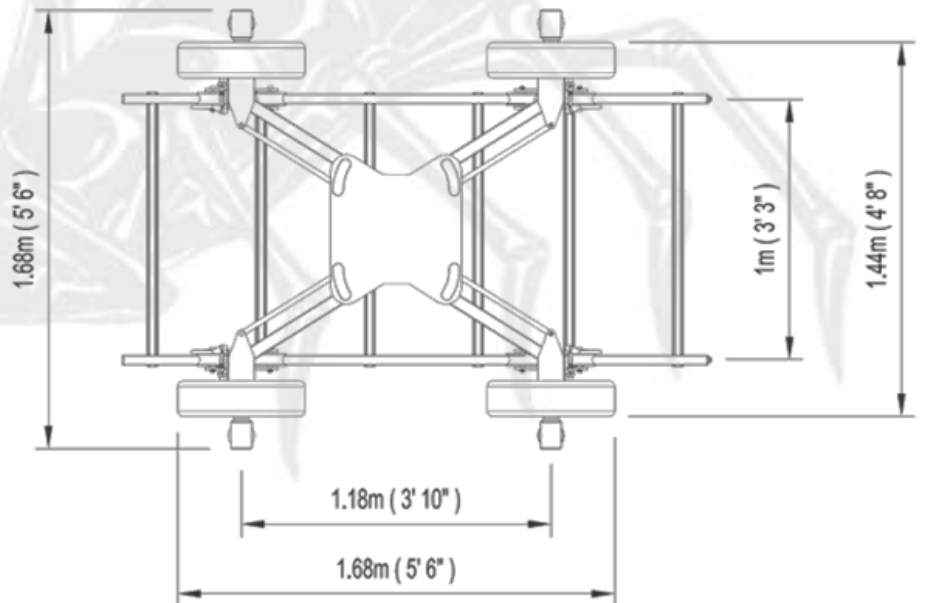

SMALLEST POSITION

(ONLY TO GO THROUGH A DOOR)

0.62M / 2' TRACK

1M / 3' 3'' TRACK

SCORPIO 23'