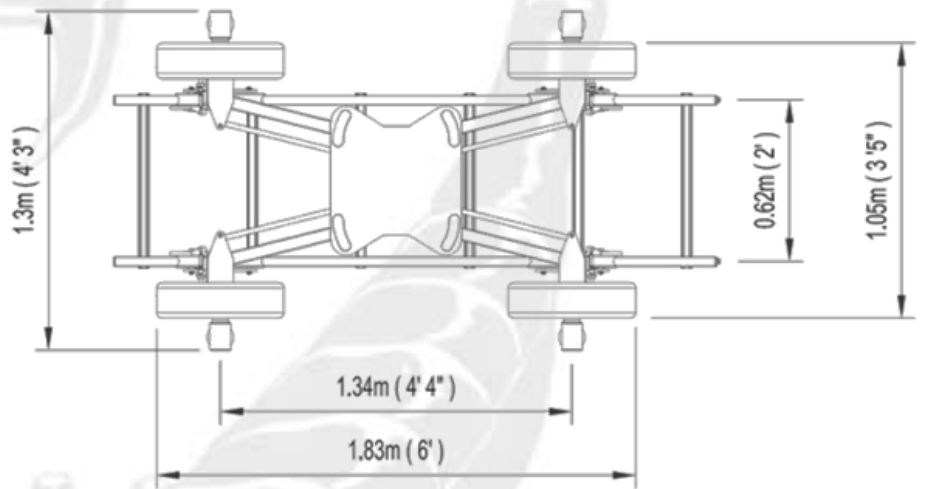

SMALLEST POSITION

(ONLY TO GO THROUGH A DOOR)

0.62M / 2' TRACK

1M / 3' 3'' TRACK

SCORPIO 23'