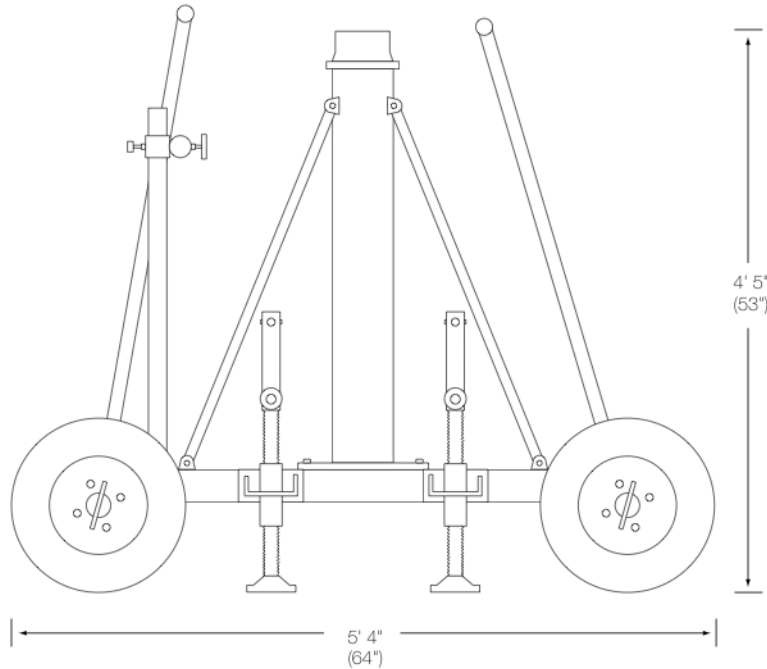

Crane Bases

Barby Base

Chassis	
Length	5' 4" (64")
Width (balloon tires)	4' 10 ¹ / ₂ " (58 ¹ / ₂ ")
Width (road tires)	4' 10" (58")
Height	4' 5" (53")
Carrying Weight	
345 lbs.	

Track	
24 ¹ / ₂ " or 32" wide round	
Steering Type	
Conventional	
Crab	
Round	
Will accept Euro or Mitchell arms	

Features

- Will fit on 24¹/₂" or 32" round track
- Post can be removed for transporting

Accessories

- Push handles
- Levelling/stabilizing jacks
- Accepts Euro or Mitchell type arms

Pegasus/Panther Base

Chassis	
Length	3' 11 ¹ / ₂ " (37 ¹ / ₂ ")
Width	3' 11 ¹ / ₂ " (37 ¹ / ₂ ")
Height	3' 5 ¹ / ₂ " (41 ¹ / ₂ ")
Carrying Weight	
298 lbs.	

Track	
24 ¹ / ₂ "	
Steering Type	
Conventional	
Crab	
Will accept Euro or Mitchell arms	

Features

- Will fit on 24¹/₂" or 32" round track
- Post can be removed for transporting

Accessories

- Push handles
- Levelling/stabilizing jacks
- Accepts Euro or Mitchell type arms