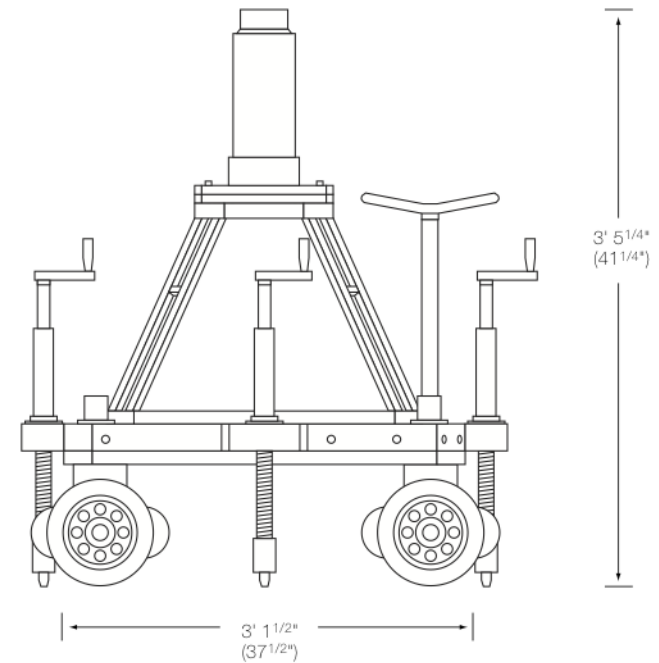

Crane Bases

Barby Base

Chassis	
Length	5' 4" (64")
Width (balloon tires)	4' 10 ¹ / ₂ " (58 ¹ / ₂ ")
Width (road tires)	4' 10" (58")
Height	4' 5" (53")
Carrying Weight	
345 lbs.	

Track	
24 ¹ / ₂ " or 32" wide round	
Steering Type	
Conventional	
Crab	
Round	
Will accept Euro or Mitchell arms	

Features

- Will fit on 24¹/₂" or 32" round track
- Post can be removed for transporting

Accessories

- Push handles
- Levelling/stabilizing jacks
- Accepts Euro or Mitchell type arms

Pegasus/Panther Base

Chassis	
Length	3' 11 ¹ / ₂ " (37 ¹ / ₂ ")
Width	3' 11 ¹ / ₂ " (37 ¹ / ₂ ")
Height	3' 5 ¹ / ₂ " (41 ¹ / ₂ ")
Carrying Weight	
298 lbs.	

Track	
24 ¹ / ₂ "	
Steering Type	
Conventional	
Crab	
Will accept Euro or Mitchell arms	

Features

- Will fit on 24¹/₂" or 32" round track
- Post can be removed for transporting

Accessories

- Push handles
- Levelling/stabilizing jacks
- Accepts Euro or Mitchell type arms